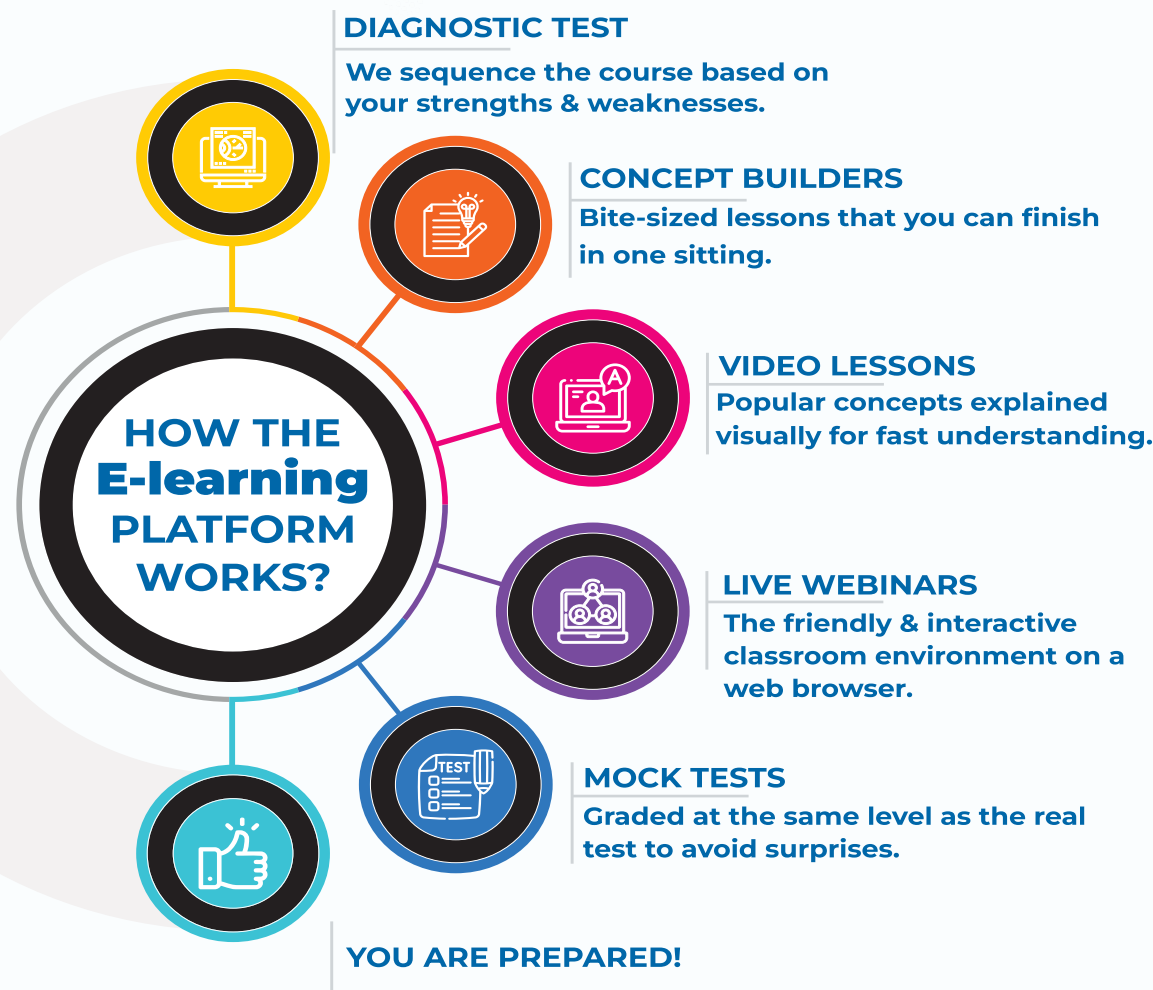

ABOUT ONLINE LEARNING

We are assisting the students with authentic and seamless Live and Self-Paced (Video) courses for **IELTS (Academic & General), TOEFL-iBT, Duolingo English Test, PTE, SAT, GRE, GMAT, and languages (English, French and German)** with corresponding mock tests and practice tests.

EDGE FOR THE STUDENTS

REALISTIC TESTS - RIGHT ON YOUR COMPUTER

When the exam conditions are new, it can invariably become stressful. Our simulated test environment makes everything familiar and helps students score more.

INDISTINGUISHABLE CONTENT

Our mock tests (and course material) match the difficulty level of the real test. By augmenting their skills to the required level, students will know what to expect at the exam center.

SUPPORT AT EVERY STEP

Students can accelerate their learning through webinars and through online doubt solving in live lectures.

LEARN ANYWHERE

LEARN AT YOUR OWN PACE

LEARN ANYTIME

LEARN VIA LIVE CLASSES

KEEP MAKING PROGRESS MINUTE BY MINUTE